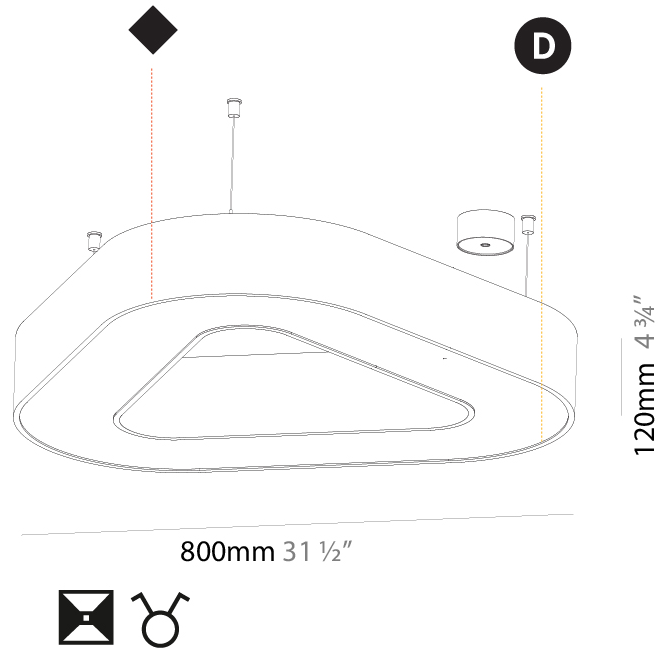

GENERAL

Series: Glorious
Subseries: Glorious Victory
Brand: Prolicht
Division: Architectural
Mounting Type: Suspension
Mounting Location: Ceiling
Subcategory: Ambient

PHYSICAL

Shape: Abstract
Length (mm): 800
Length (in): 31 1/2
Width (mm): 800
Width (in): 31 1/2
Height (mm): 120
Height (in): 4 3/4
Max. Overall Height (mm): 2120
Max. Overall Height (in): 83 7/16
Light Distribution: Direct / Indirect
Weight (kg): 8.173
Weight (lbs): 18.018
Diffuser: PMMA - Opal or Micro-Prism
Fixture Finish: SSR / BKV / CWI / CRY / HAB / UFT / ITA / RUA / FTG / MYG / LOD / PUS / FRO / FUP / KIA / POP / BLS / SPG / MEY / GOH / GUM / CHC / COM / ABZ / JAG / OBR / MOS / ROR
Fixture Material: Aluminum

ELECTRICAL

Lamp Type: LED (Zhaga Standard)
Input Wattage (W): 45
Total Output Wattage (W): 36 / 28.8 (3500K)
Dimming: Non-Dimming / Phase Dimming (120Vac only) / 0-10V Dimming
Driver Included: Yes
Driver Location: Integrated
Driver Type: Constant Current - 120 / 277Vac
Driver Class: Class 2
Input Voltage (V): 120 - 277
Constant Current (MA): 350 / 900 (3500K)

LED

Color Temperature (°K): 3000 / 3500 / 4000
Max. Delivered Lumen (lm): 5210 / 5390 / 5500
CRI: >80 CRI
Efficiency (%): 69.8
Lamp Life (hrs): 50000

OPTICAL

RATINGS AND CERTIFICATIONS

Certified By: Certified for North American Standards
IP rating: IP20