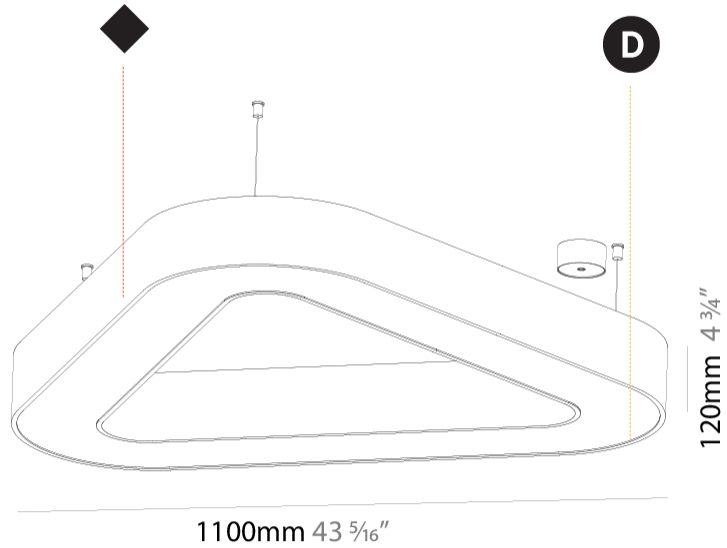

GENERAL

Series: Glorious
Subseries: Glorious Victory
Brand: Prolicht
Division: Architectural
Mounting Type: Suspension
Mounting Location: Ceiling
Subcategory: Ambient

PHYSICAL

Shape: Abstract
Length (mm): 1100
Length (in): 43 ⁵/₁₆
Width (mm): 1100
Width (in): 43 ⁵/₁₆
Height (mm): 120
Height (in): 4 ³/₄
Max. Overall Height (mm): 2120
Max. Overall Height (in): 83 ⁷/₁₆
Light Distribution: Direct
Weight (kg): 10.561
Weight (lbs): 23.23
Diffuser: PMMA - Opal or Micro-Prism
Fixture Finish: SSR / BKV / CWI / CRY / HAB / UFT / ITA / RUA / FTG / MYG / LOD / PUS / FRO / FUP / KIA / POP / BLS / SPG / MEY / GOH / GUM / CHC / COM / ABZ / JAG / OBR / MOS / ROR
Fixture Material: Aluminum

ELECTRICAL

Lamp Type: LED (Zhaga Standard)
Input Wattage (W): 45
Total Output Wattage (W): 36 / 28.8 (3500K)
Dimming: Non-Dimming / Phase Dimming (120Vac only) / 0-10V Dimming
Driver Included: Yes
Driver Location: Integrated
Driver Type: Constant Current - 120 / 277Vac
Driver Class: Class 2
Input Voltage (V): 120 - 277
Constant Current (MA): 350 / 900 (3500K)

LED

Color Temperature (°K): 3000 / 3500 / 4000
Max. Delivered Lumen (lm): 4150 / 4302 / 43390
CRI: >80 CRI
Efficiency (%): 0.65
Lamp Life (hrs): 50000

OPTICAL

RATINGS AND CERTIFICATIONS

Certified By: Certified for North American Standards
IP rating: IP20